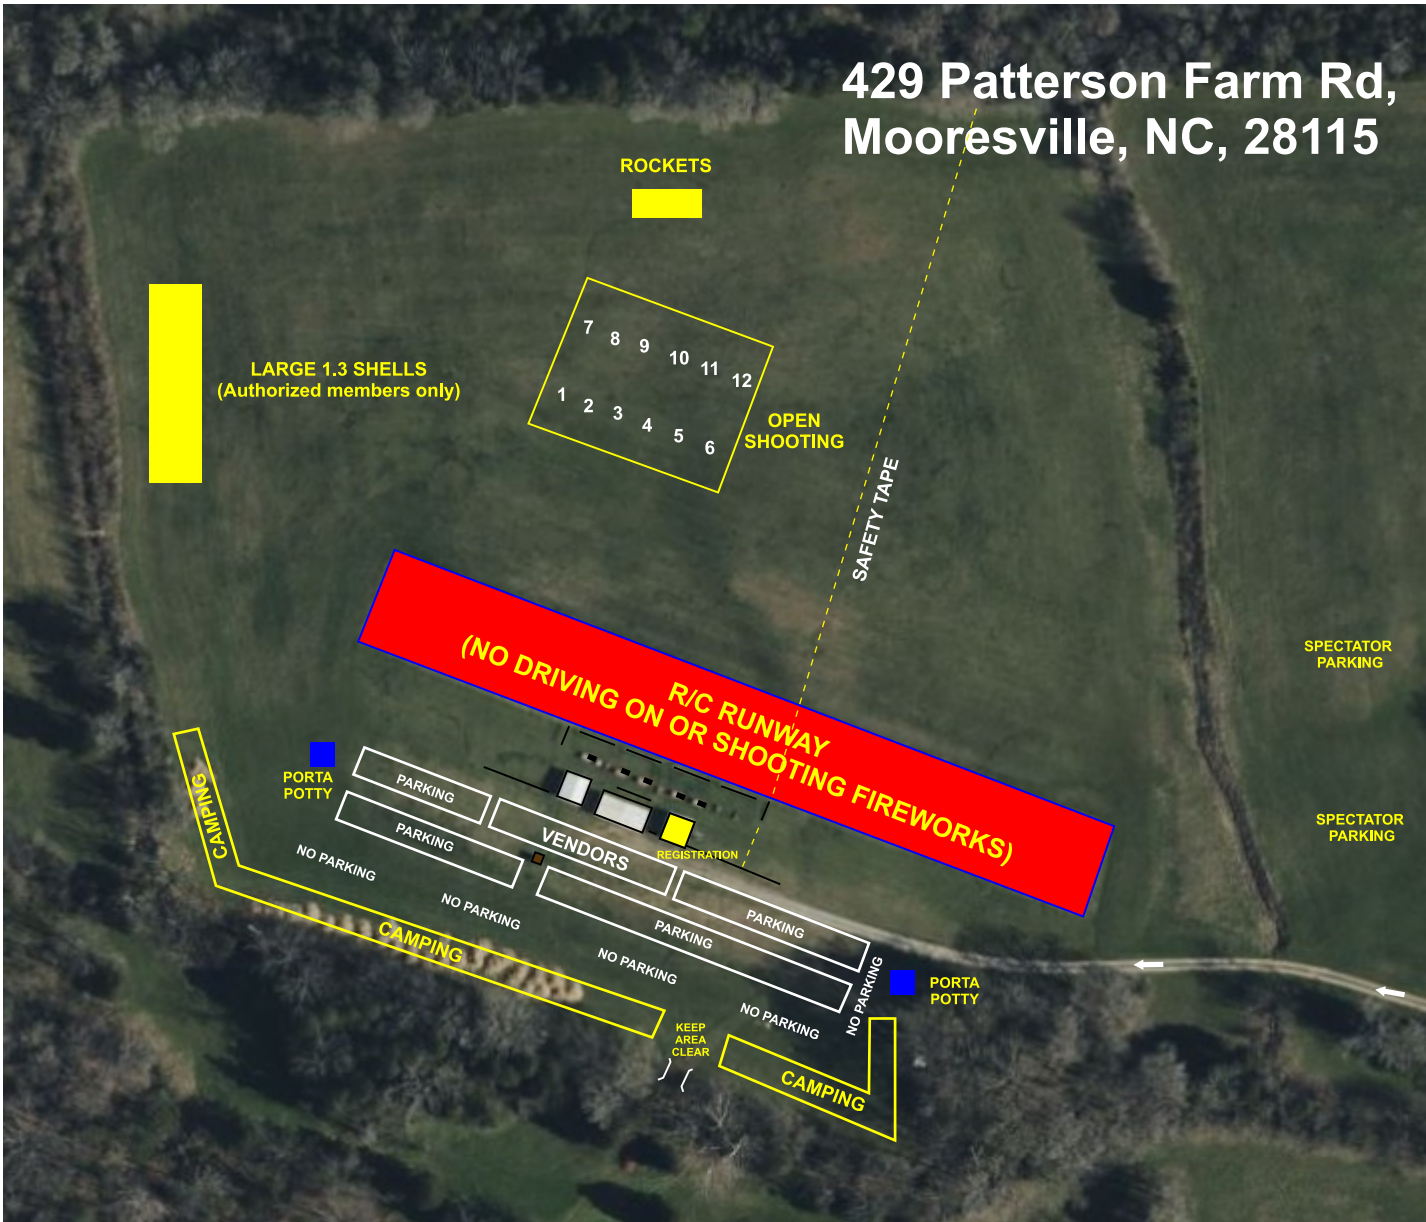

429 Patterson Farm Rd,  
Mooreville, NC, 28115

# CAROLINA PYROS

# EVENT MAP